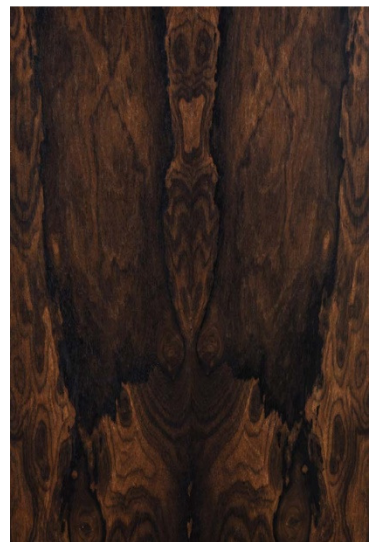

WOOD VENEER OPTIONS

African Ebony

American Black Walnut

Dark Fumed White Oak

Fumed White Oak

Grey Stained White Oak

South American Ziricote